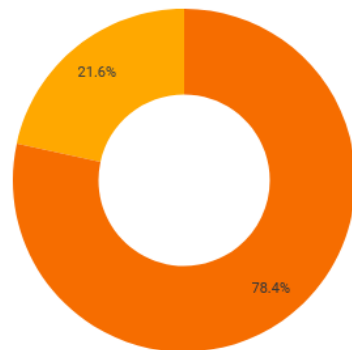

## Your audience at a glance

Users

Users

413,045

New Users

678,861

Number of Sessions per User

2.1

Sessions

866,173

Pageviews

3,175,425

Pages / Session

3.67

Avg. Session Duration

00:01:25

Bounce Rate

2.04%

New Visitor Returning Visitor

New Users